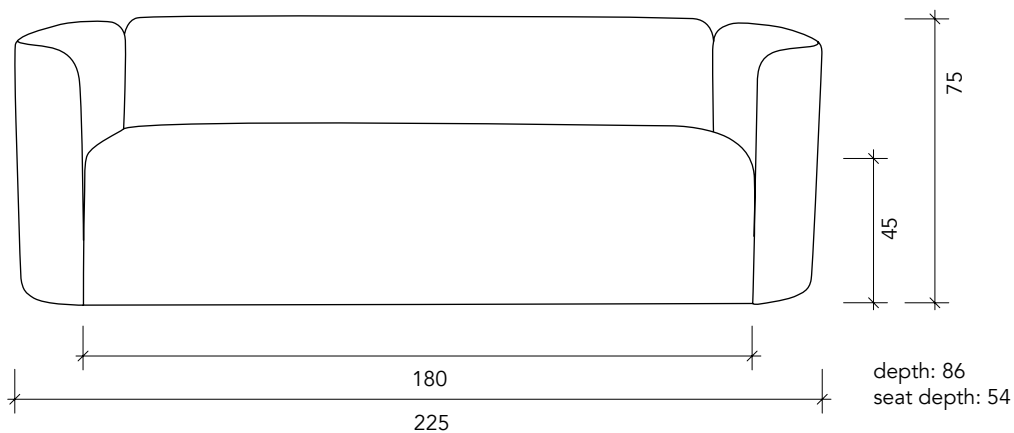

Specifications:

Loungechair or sofa,
upholstered in fabric of your choice
Back: Poly 3030 foam
Seat: HR-polyether foam 5060 with a top layer
of Poly 3030 foam
Frame: mix of solid beech, multiplex and MDF
No sag springs
Plastic feet
Maximum weight load 1-seater: 150 kg
Maximum weight load 2,5-seater: 250 kg
Maximum weight load 3-seater: 350 kg
Origin: Europe / Holland

Dimensions 1-seater:

115x86x75cm (WxDxH)
Seat height 45 cm
Seat depth 54 cm
Seat width 70 cm

Dimensions 2,5-seater:

195x86x75cm (WxDxH)
Seat height 45 cm
Seat depth 54 cm
Seat width 150 cm

Dimensions 3-seater:

225x86x75cm (WxDxH)
Seat height 45 cm
Seat depth 54 cm
Seat width 180 cm

Slice sofa

design Lex Pott

fast delivery program

Available from stock: lounge chair or sofa
in Grace fabric in 2 colours

Product information