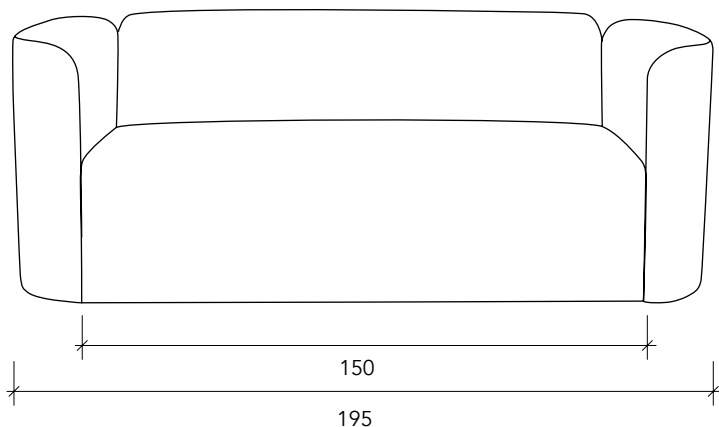

Specifications:

Loungechair or sofa,
upholstered in fabric of your choice
Back: Poly 3030 foam
Seat: HR-polyether foam 5060 with a top layer
of Poly 3030 foam
Frame: mix of solid beech, multiplex and MDF
No sag springs
Plastic feet
Maximum weight load 1-seater: 150 kg
Maximum weight load 2,5-seater: 250 kg
Maximum weight load 3-seater: 350 kg
Origin: Europe / Holland

Dimensions 1-seater:

115x86x75cm (WxDxH)
Seat height 45 cm
Seat depth 54 cm
Seat width 70 cm

Dimensions 2,5-seater:

195x86x75cm (WxDxH)
Seat height 45 cm
Seat depth 54 cm
Seat width 150 cm

Dimensions 3-seater:

225x86x75cm (WxDxH)
Seat height 45 cm
Seat depth 54 cm
Seat width 180 cm

Slice sofa

design Lex Pott

fast delivery program

Available from stock: lounge chair or sofa
in Grace fabric in 2 colours

Product information