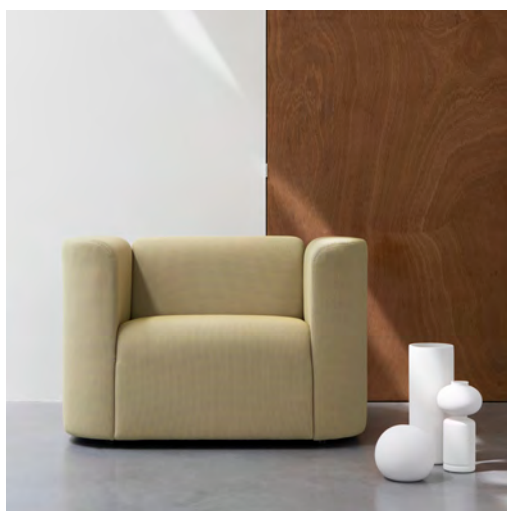

Slice sofa

design Lex Pott

A sofa inspired by a tennis ball,
hand-made in Holland

Available as 2,5-seater,
3-seater or a lounge chair

Highly customizable in Kvadrat and
multiple sustainable fabrics, with an
endless choice of colour

Product information

Inspired by the interlocking sections of a tennis ball, Slice is sculpted from high-quality materials to your specifications in size, fabric and colour.

Its timeless design is both modest and outspoken, contemporary yet timeless.

225x86x75cm (WxDxH)
Seat height 45 cm
Seat depth 54 cm
Seat width 180 cm

Slice sofa

design Lex Pott

fast delivery program

Available from stock: lounge chair or sofa
in Grace fabric in 2 colours

Product information

Grace fabric: 70% recycled polyester/30% polyester,
75.000 Martindale, colour fastness 4-5

Back: Poly 3030 foam

Seat: HR-polyether foam 5060 with a top layer of Poly 3030 foam

Frame: mix of solid beech, multiplex and MDF