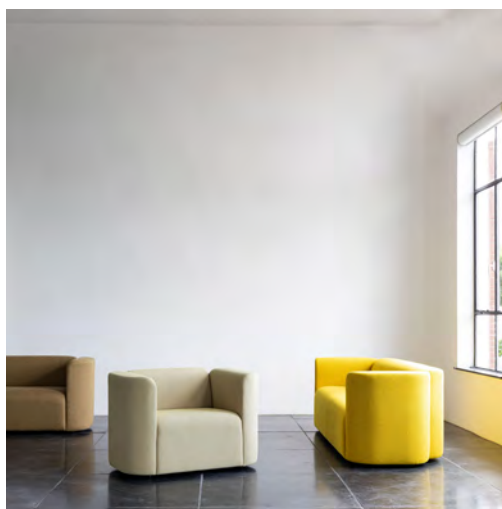

225x86x75cm (WxDxH)
Seat height 45 cm
Seat depth 54 cm
Seat width 180 cm

Slice sofa

design Lex Pott

fast delivery program

Available from stock: lounge chair or sofa
in Grace fabric in 2 colours

Product information