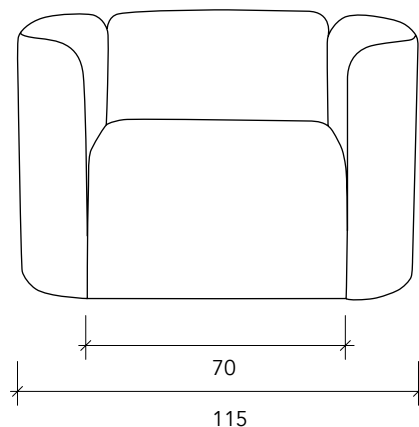

Dimensions 1-seater:

115x86x75cm (WxDxH)
Seat height 45 cm
Seat depth 54 cm
Seat width 70 cm

Dimensions 2,5-seater:

195x86x75cm (WxDxH)
Seat height 45 cm
Seat depth 54 cm
Seat width 150 cm

Dimensions 3-seater:

225x86x75cm (WxDxH)
Seat height 45 cm
Seat depth 54 cm
Seat width 180 cm

Slice sofa

design Lex Pott

fast delivery program

Available from stock: lounge chair or sofa
in Grace fabric in 2 colours

Product information